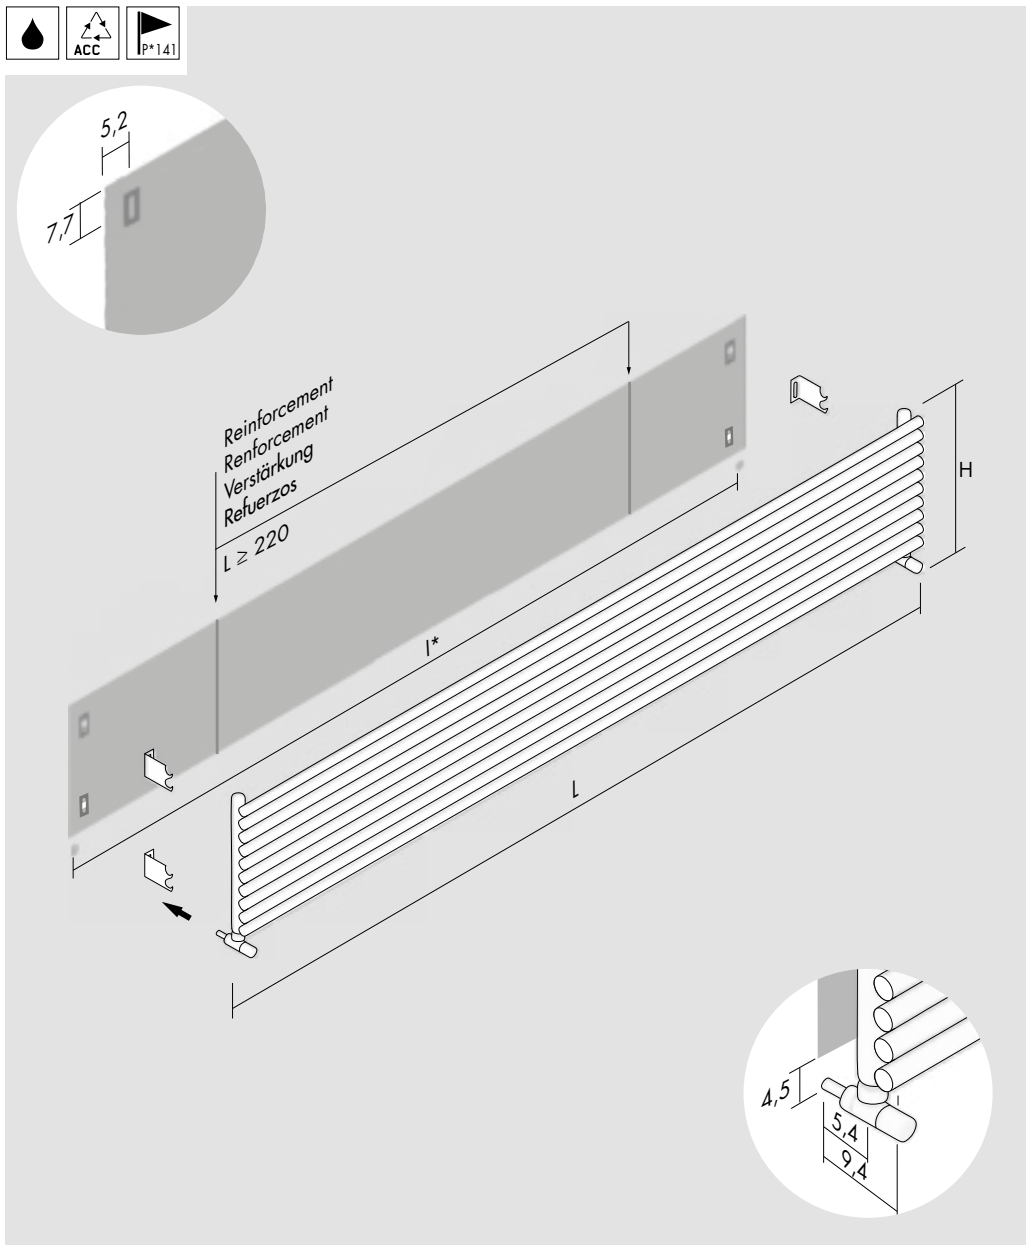

Standard connection / Raccord standard
Standard Anschluss / Conexión estándar

[X]

[XM_]

Special connection / Raccord spéciale / Speziell Anschluss / Conexión especial + • 69

[C_]

z* = 4

[E_]

z* > 4

[G_]

z* = 4

[M_]

z* > 4

[C5_]

5

[G5_]

5

z* = 4

[M5_]

5

z* > 4

Replace _ with connection S (Left) or D (Right). / Remplacer le _ avec raccordement S (Gauche) ou D (Droite). / Um linker oder rechter Anschluss zu bestellen, bitte das Symbol _ mit S (links) oder D (rechts) ersetzen. / Sustituir el _ con las conexiones S (Izquierda) o D (Derecha).

I* = pipe centres / distance entre depart et retour / Achsabstand / distancia entre las conexiones

P* = page / page / Seite / página